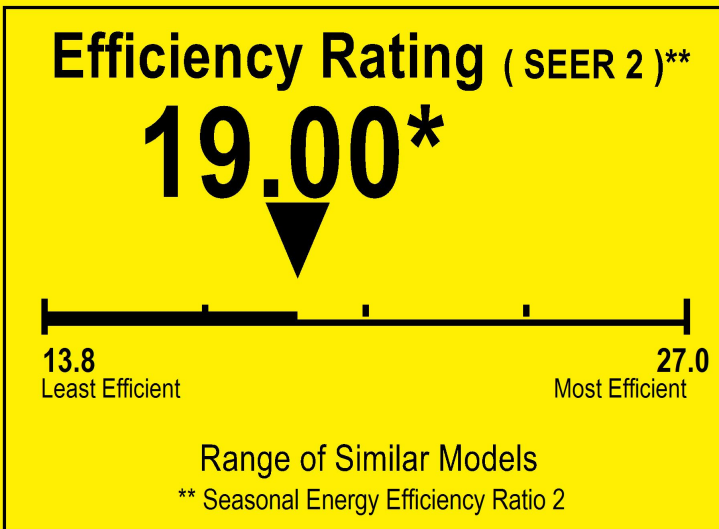

# ENERGYGUIDE

Central Air Conditioner  
Cooling Only  
Split System

PREMIUM LEVELLA  
Model PIAW12367B

For energy cost info, visit  
[productinfo.energy.gov](http://productinfo.energy.gov)

\* Your air conditioner's efficiency rating may be better depending on the coil your contractor installs.