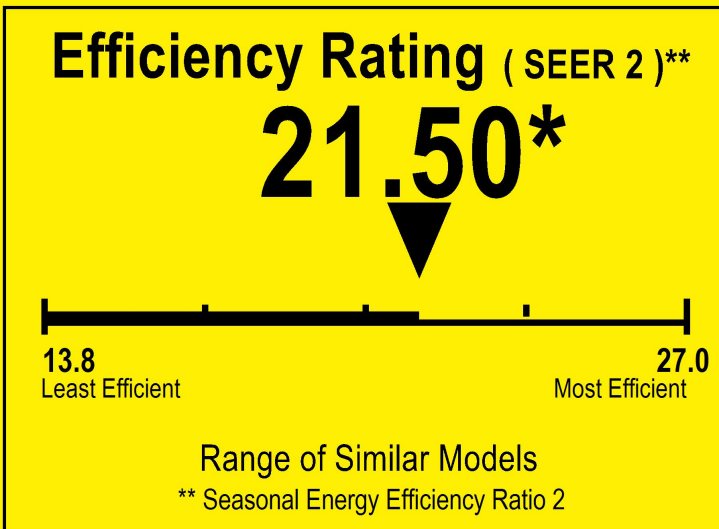

U.S. Government

Federal law prohibits removal of this label before consumer purchase.

ENERGYGUIDE

Central Air Conditioner
Cooling Only
Split System

PREMIUM LEVELLA
Model PIAW12365B

For energy cost info, visit productinfo.energy.gov

* Your air conditioner's efficiency rating may be better depending on the coil your contractor installs.

Notice

Federal law allow this unit to be installed in all U.S. states and territories.

Energy Efficiency Ratio 2 (EER2): The installed system's minimum EER2 is 12.00.